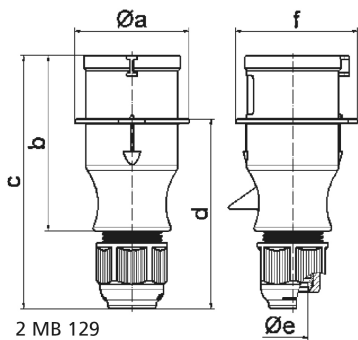

## Plug - with screw terminals one piece housing

Product description	
BALS-Prd.-Nr	21005-TLS
EAN	4024941192361
product category (PG)	TLS plug with Multi-Grip cable gland
current (A)	16A
number of poles (P99)	4p
number of poles (P)	3P+PE
position of earth contact (H)	6 h
voltage (V)	380 up to 415V
frequency (HZ)	50 and 60Hz

Product description	
protection degree (SA)	IP44
colour code 1 (KF1)	red RAL 3000
Colour of appliance	Enclosure red RAL 3000, Cable gland grey RAL 7035
connection design (AT)	with screw terminal
maximum conductor size (LQ)	2,5 qmm
cable entry (KE)	Cable gland
Height	143mm
Width	60mm
Depth	68mm
material of enclosure (GM)	Polyamide
contact	The contact carrier is made of polyamide, The contacts are brass

Additional technical information	
	one piece housing, Multi-Grip cable gland with gasket and integrated strain relief, For cable diameter from 8 up to max. 18 mm

Logistics data	
Weight/pcs	0.148 kg / Piece
Packaging	Bag
Content amount	1 ST
EAN	4024941192361

Logistics data	
Length	68 mm
Width	60 mm
Height	143 mm
Weight	0.149 kg
Volume	583.44 ccm
Packaging	Carton
Content amount	10 ST
EAN	4024941828192
Length	248 mm
Width	158 mm
Height	123 mm
Weight	1.577 kg
Volume	3,960 ccm