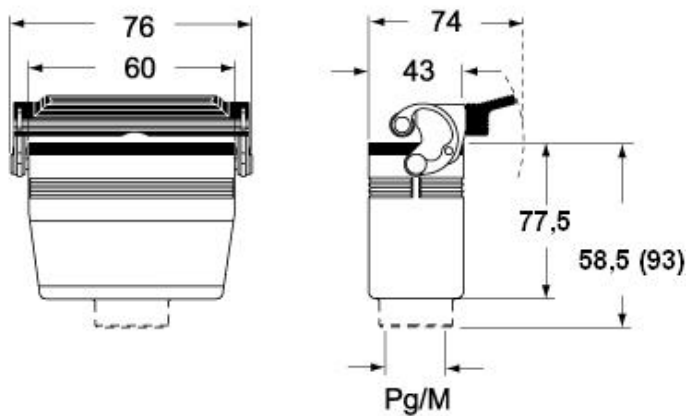

Technical data

Material	metal
IP degree of protection	IP66 (and IP69K DIN 40050 - 9)
Cable entry	Pg13.5

Further technical details

Weight	84,00 g
--------	---------

Approvals / Standards

Quality mark	 (type:4/4X/12),  , EAC
Conformity	CQC, CE

General ordering information

EAN13 code	8015747024112
Tariff number	85369095

Packaging Information

Packaging length	270,00 mm
Packaging height	130,00 mm
Packaging width	135,00 mm
Packaging weight	2,00 kg
Packaging volume	4,74 dm ³
Packaging description	Carton box
Packaging quantity	20 Pcs
Packaging EAN code	8015747024129
Sub-packaging weight	0,50 kg
Sub-packaging description	Plastic packaging
Sub-packaging quantity	5 Pcs
Sub-packaging EAN barcode	8015747024136

Part number

CHV 06 L13

Catalogue drawings

CHO LX CHV LX - MHO LX MHV LX

CHV LG (CAV LG), MHV LG (MAV LG) [MFV LG]

CHO L (CAO L) - MHO (MAO/MFO/MFV L) MHV L [MAV L]