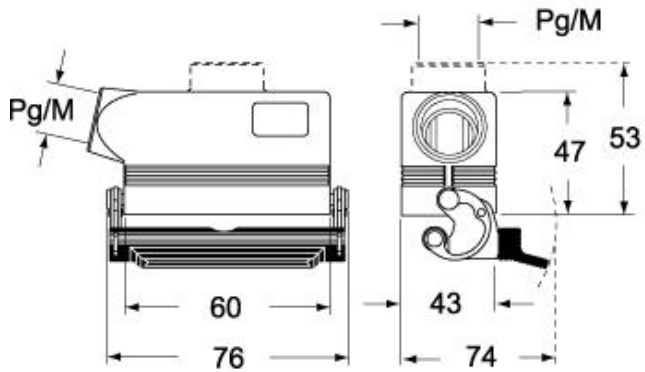

Part number

CHV 06 L13

Catalogue drawings

CHO LX CHV LX - MHO LX MHV LX